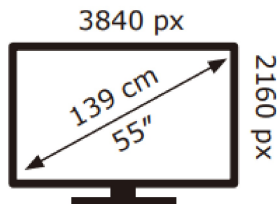

# ENERGY

PHILIPS

55PUS7008/12

**64** kWh/1000h

ABCDEF**G**

**86** kWh/1000h

2019/2013