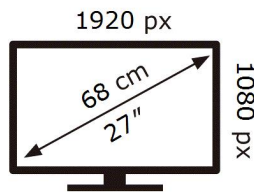

ENERG 

SAMSUNG

S27AG300NR

20 kWh/1000h

2019/2013