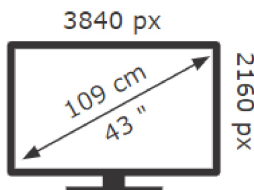

# ENERGY

**HISENSE**

43E7HQ

**54** kWh/1000h

ABCDEF**G**

**80** kWh/1000h

2019/2013