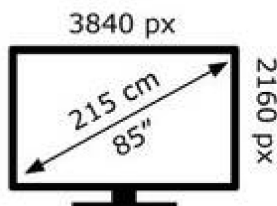

ENERG

SONY®

XR-85X90K

143 kWh/1000h

ABCDEF **G**

217 kWh/1000h

2019/2013