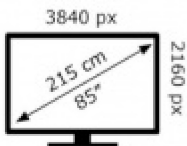

ENERG ⚡

SONY®

KD-85X80L

154 kWh/1000h

ABCDEF **G**

226 kWh/1000h

2019/2013