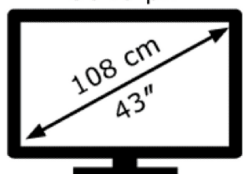

ENERGY

SONY®

KD-43X75WL

59 kWh/1000h

ABCDEF**G**

77 kWh/1000h

3840 px

2160 px