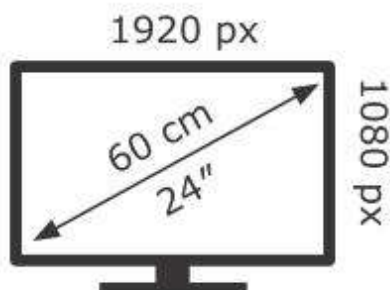

ENERG

BenQ

EX240N

18 kWh/1000h

ABCDEF**G**

21 kWh/1000h

2019/2013