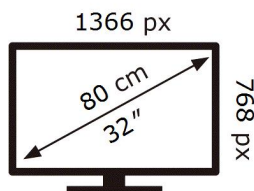

ENERG

SAMSUNG

UE32T4302AE

27 kWh/1000h

ABCDEF **G**

HDR

41 kWh/1000h

2019/2013