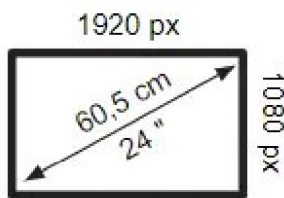

ENERG

Acer

EK240Y Cbi

20 kWh/1000h

- kWh/1000h

2019/201