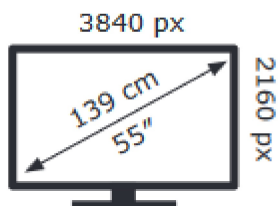

# ENERG

JVC

LT-55VAQ6200

**64** kWh/1000h

ABCDEF**G**

**123** kWh/1000h

2019/2013