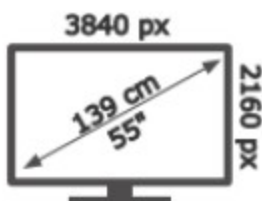

# ENERGY

JVC

LT-55VA6200

**64** kWh/1000h

ABCDEF **G**

**123** kWh/1000h

50640180