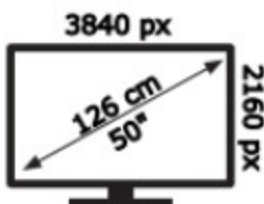

# ENERGY

JVC

LT-50VA6200

**54** kWh/1000h

ABCDEF **G**

**101** kWh/1000h

50640162