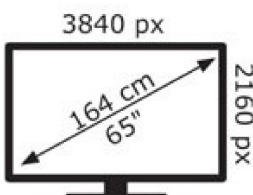

ENERGY

JVC

LT-65VA3200

85 kWh/1000h

ABCDEF**G**

195 kWh/1000h

2019/2013

50655271