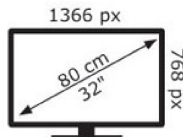

ENERGY

JVC

LT-32VAH3200

26 kWh/1000h

ABCDEF**G**

45 kWh/1000h

2019/2013

50665018