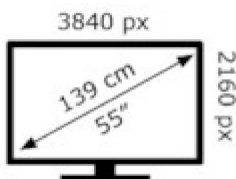

ENERGY

SONY®

XR-55X90K

93 kWh/1000h

ABCDEF **G**

129 kWh/1000h

2019/2013