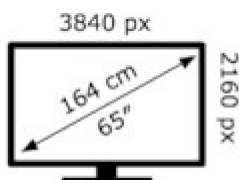

ENERG

SONY®

XR-65A90J

138 kWh/1000h

ABCDEF **G**

156 kWh/1000h

2019/2013