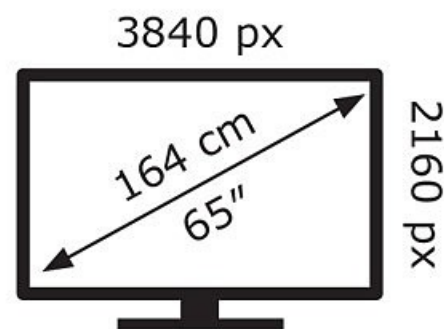

ENERG

TCL

65C835X1

136 kWh/1000h

ABCDEF**G**

300 kWh/1000h

2019/2013