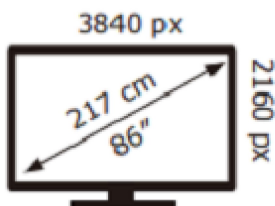

ENERGY

PHILIPS

86PUS8807/12

157 kWh/1000h

ABCDEF**G**

329 kWh/1000h

2019/2013