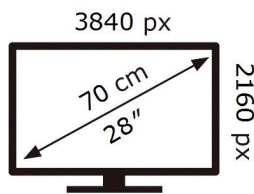

ENERG

SAMSUNG

S28AG700NU

33 kWh/1000h

ABCDEF **G**

HDR

50 kWh/1000h

2019/2013