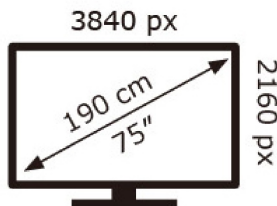

ENERGY

FOX

75WOS630E

172 kWh/1000h

ABCDEF **G**

260 kWh/1000h

2019/2013