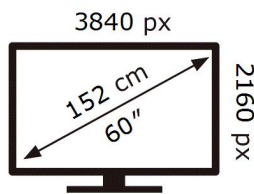

ENERG

SAMSUNG

UE60BU8002K

110 kWh/1000h

ABCDEF **G**

172 kWh/1000h

2019/2013