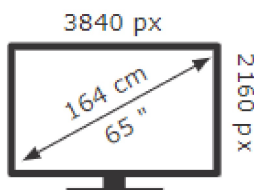

ENERGY

HISENSE

65U8HQ

110 kWh/1000h

ABCDEF**G**

210 kWh/1000h

2019/2013