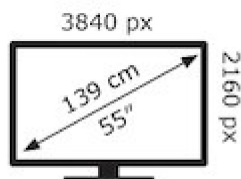

ENERG

SONY®

XR-55X93J

101 kWh/1000h

ABCDEF**G**

139 kWh/1000h

2019/2013