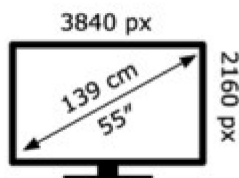

SONY®

KD-55X89J

102 kWh/1000h

ABCDEF **G**

154 kWh/1000h

2019/2013