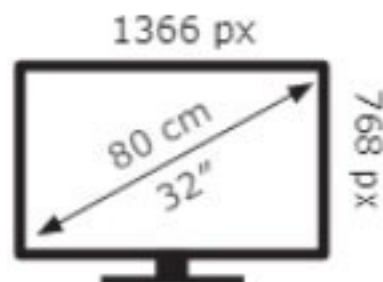

ENERG

VIVAX

B Series 32LE20K

33 kWh/1000h

ABCDEF**G**

33 kWh/1000h

2019/2013