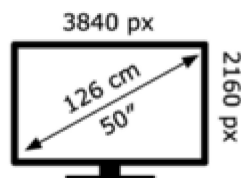

SONY®

KD-50X89J

85 kWh/1000h

ABCDEF**G**

122 kWh/1000h

2019/2013