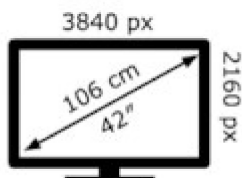

ENERGY

SONY®

XR-42A90K

52 kWh/1000h

ABCDEF**G**

67 kWh/1000h

2019/2013