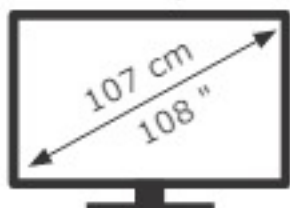

ENERG

HISENSE

43A7GQ

66 kWh/1000h

ABCDEF**G**

94 kWh/1000h

3840 px

2160 px