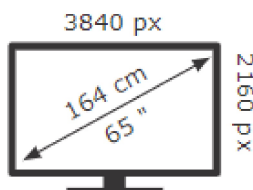

# ENERGY

HISENSE

65A6BG

**125** kWh/1000h

ABCDEF**G**

**160** kWh/1000h

2019/2013