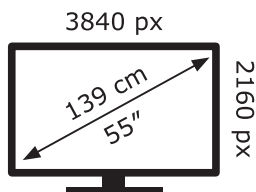

ENERG

LG Electronics

55UP81003LR

99 kWh/1000h

ABCDEF**G**

129 kWh/1000h

2019/2013