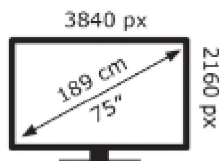

ENERG

PHILIPS

75PUS8536/12

164 kWh/1000h

ABCDEF**G**

229 kWh/1000h

2019/2013