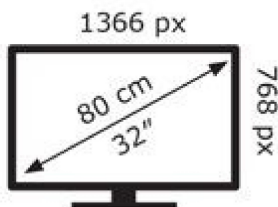

ENERGY

PHILIPS

32PHS6605/12

27 kWh/1000h

ABCDEF **G**

53 kWh/1000h

2019/2013