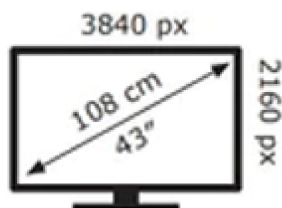

ENERGY

PHILIPS

43PUS7906/12

65 kWh/1000h

ABCDEF **G**

63 kWh/1000h

2019/2013