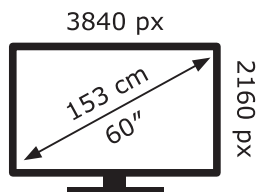

ENERG

LG Electronics

60UQ81003LB

97 kWh/1000h

ABCDEF**G**

125 kWh/1000h

2019/2013