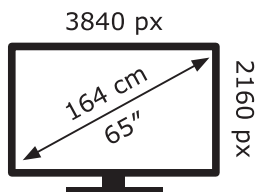

ENERG

LG Electronics

OLED65A23LA

90 kWh/1000h

ABCDEF**G**

181 kWh/1000h

2019/2013