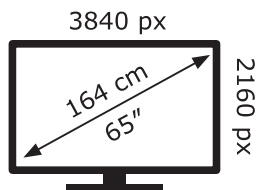

ENERG ⚡

LG Electronics

65UP77003LB

105 kWh/1000h

ABCDEF**G**

137 kWh/1000h

2019/2013