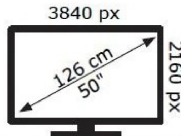

ENERGY

JVC

LT-50VUL3100

71 kWh/1000h

ABCDEF**G**

98 kWh/1000h

50606255

2019/2013