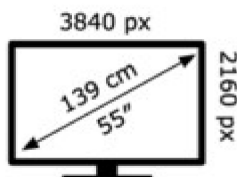

# ENERG

SONY®

KD-55X85J

**102** kWh/1000h

ABCDEF **G**

**154** kWh/1000h

2019/2013