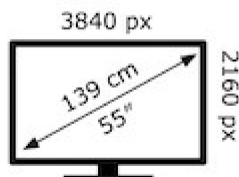

Sony Code 502877431

This is EEA energy label.

**ENERGY**

**SONY**®

KD-55X80J

**97** kWh/1000h

ABCDEF **G**

**166** kWh/1000h