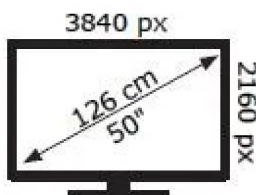

# ENERG

**TOSHIBA**

50QA4C63DG

**65** kWh/1000h

ABCDE **F** G

**65** kWh/1000h

2019/2013

50610996