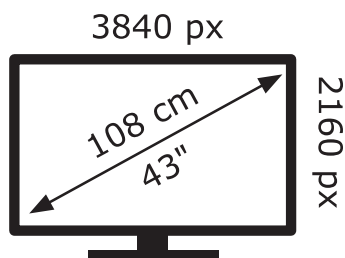

ENERG

GRUNDIG

43 GFU 7800B UTF000

66 kWh/1000h

ABCDEF**G**

86 kWh/1000h

2019/2013