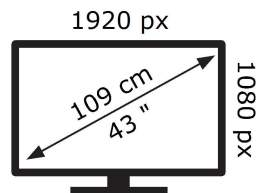

HISENSE

43A5730FA

**51** kWh/1000h

ABCDEF**G**

**65** kWh/1000h

2019/2013