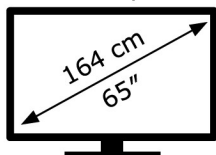

Sony Code 502877461

This is EEA energy label.

ENERG

SONY®

KD-65X80J

130 kWh/1000h

ABCDEF **G**

193 kWh/1000h

3840 px

2160 px