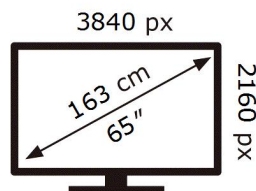

ENERG

SAMSUNG

UE65TU7022K

115 kWh/1000h

ABCDEF **G**

158 kWh/1000h

2019/2013