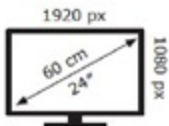

ENERG 

LG Electronics

24BK750Y

21 kWh/1000h

1512/1012