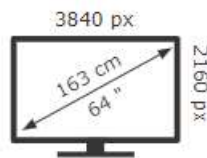

**ENERG** ⚡

HISENSE

65U8QF

**215** kWh/1000h

ABCDEF**G**

**280** kWh/1000h

2019/2013