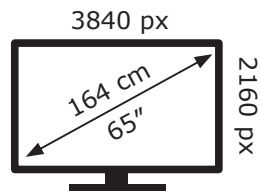

ENERGY

LG Electronics

65NANO793NE

135 kWh/1000h

ABCDEF**G**

156 kWh/1000h

2019/2013