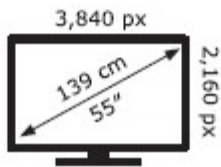

ME258B463D4(REV00)

LG Electronics

55UN70003LA

103 kWh/1000h

ABCDEF**G**
HDR
125 kWh/1000h

2019/2013