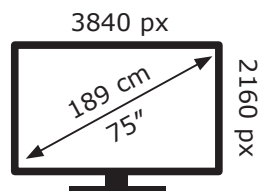

ENERG 

LG Electronics

75NANO903NA

165 kWh/1000h

ABCDEF**G**

192 kWh/1000h

2019/2013