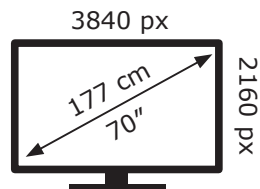

ENERG

LG Electronics

70UN71003LA

149 kWh/1000h

ABCDEF**G**

178 kWh/1000h

2019/2013